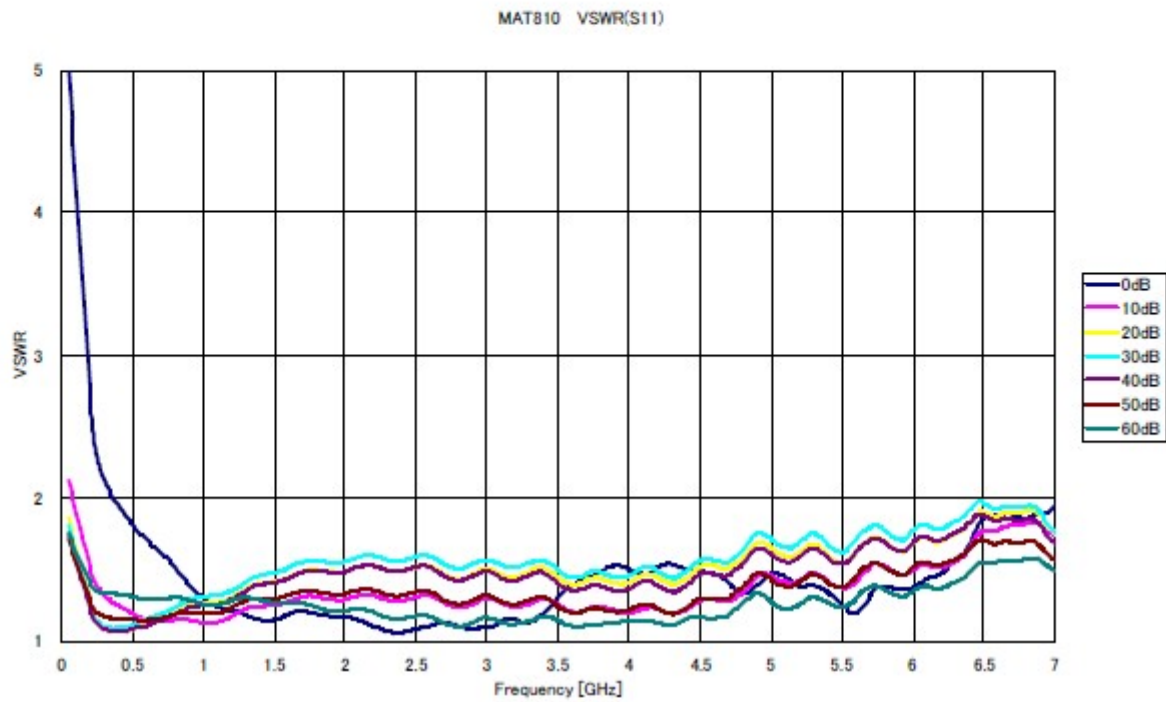

## Technical data of VSWR

VSWR(MAT810)

**The data of attenuation is under preparation.**