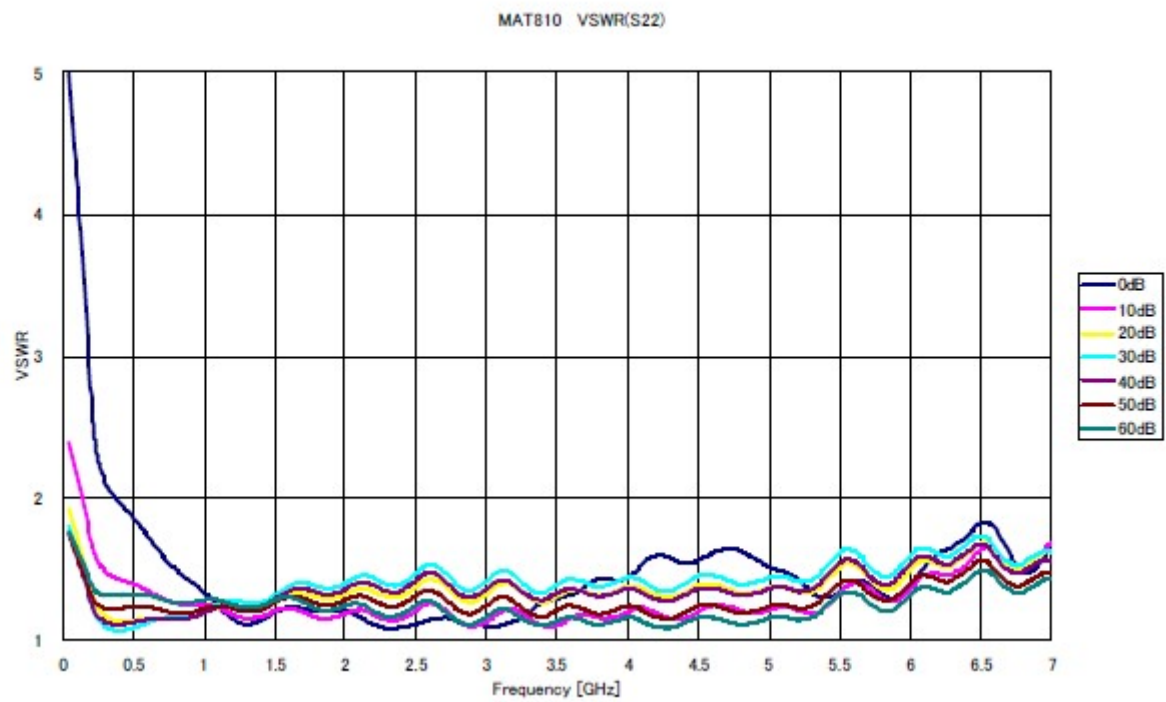

# High-speed programmable attenuator MAT810

## Technical data of VSWR

VSWR(MAT810)

**The data of attenuation is under preparation.**