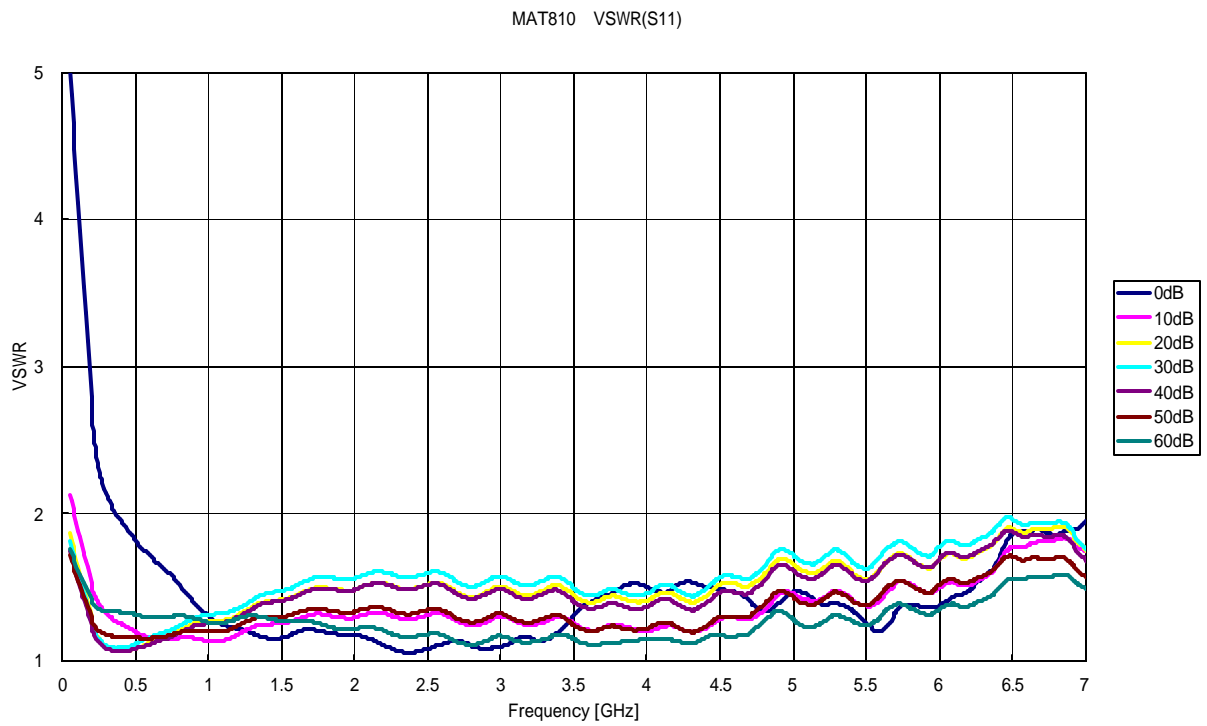

# High-speed programable attenuator MAT810

## Technical data of VSWR and Attenuation

VSWR(MAT810)

MAT810 Attenuation(S12)

MAT810 Attenuation(S21)