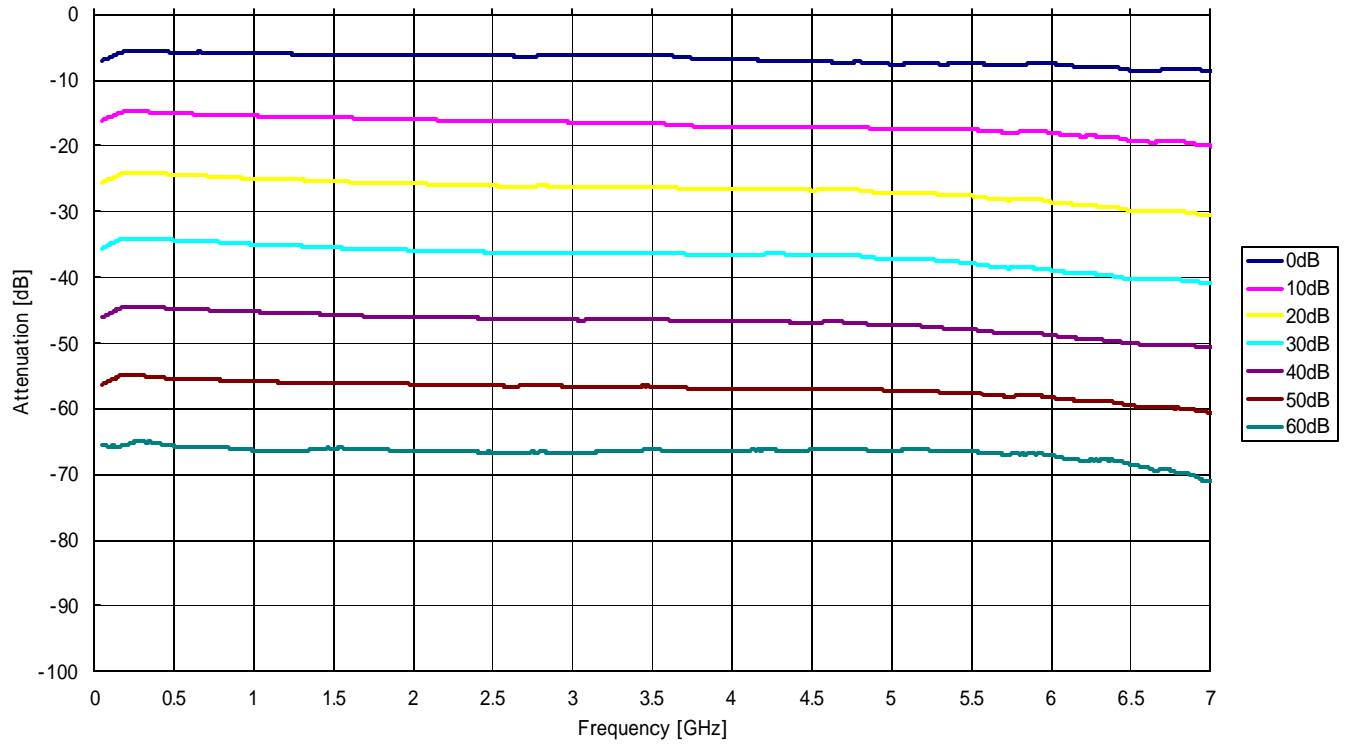

# High-speed programable attenuator MAT810

## Technical data of VSWR and Attenuation

VSWR(MAT810)

MAT810 Attenuation(S12)

MAT810 Attenuation(S21)