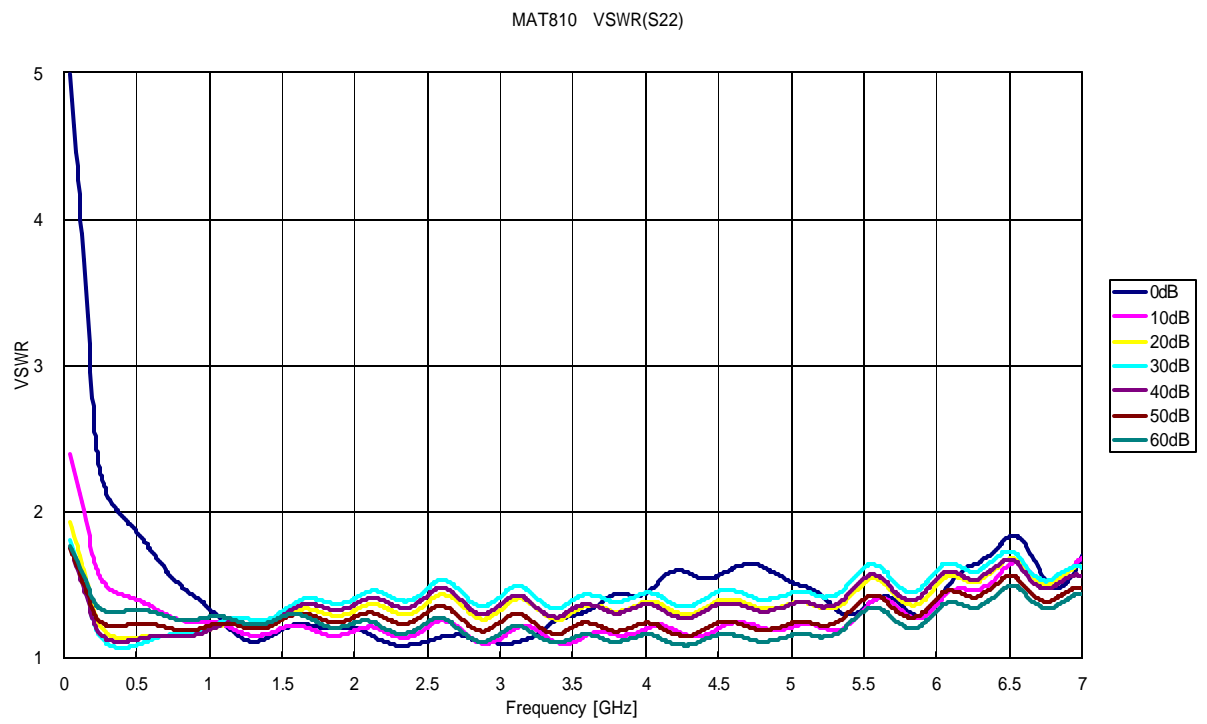

# High-speed programable attenuator MAT810

## Technical data of VSWR and Attenuation

VSWR(MAT810)

MAT810 Attenuation(S12)

MAT810 Attenuation(S21)